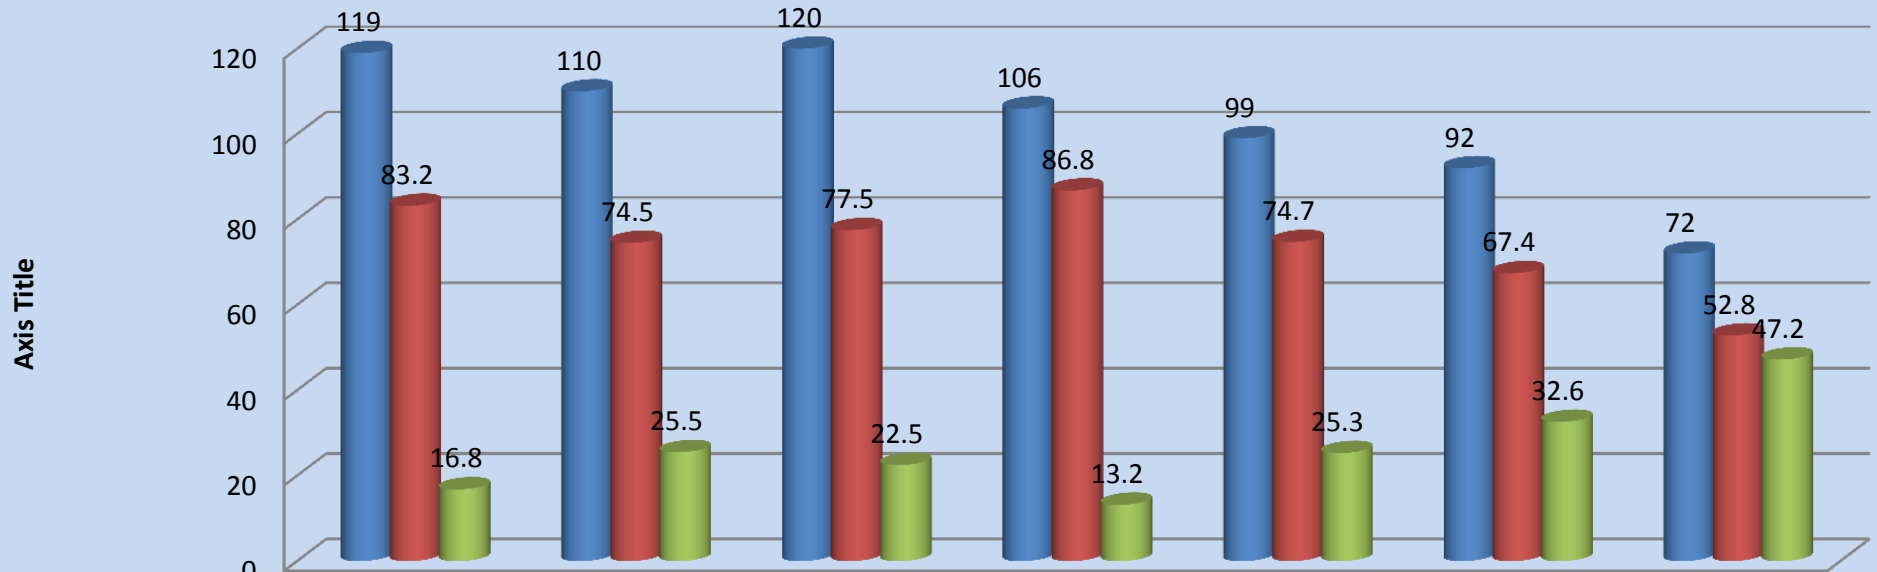

JUNE GRAPH

	Grade 1	Grade 2	Grade 3	Grade 4	Grade 5	Grade 6	Grade 7
# Wrote	119	110	120	106	99	92	72
% Progressing	83.2	74.5	77.5	86.8	74.7	67.4	52.8
% Not Progressing	16.8	25.5	22.5	13.2	25.3	32.6	47.2